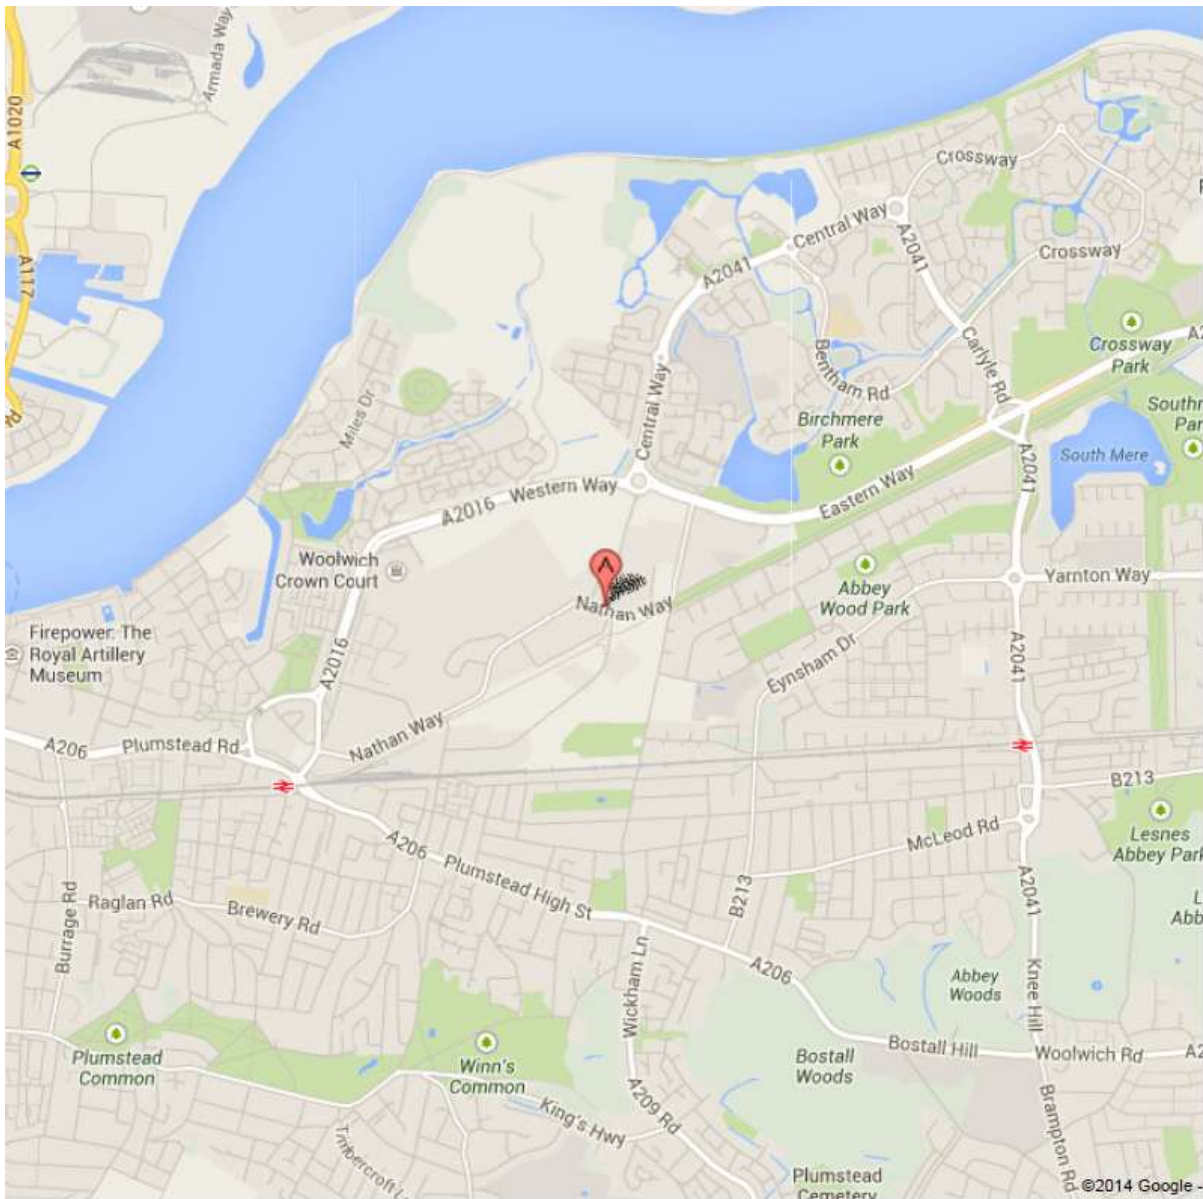

Priorclave

Paying us a visit? Our premises are situated in the centre of Nathan Way, West Thamesmead Business Park, our post code for driving directions is SE28 0AB and our closest train station is Plumstead.